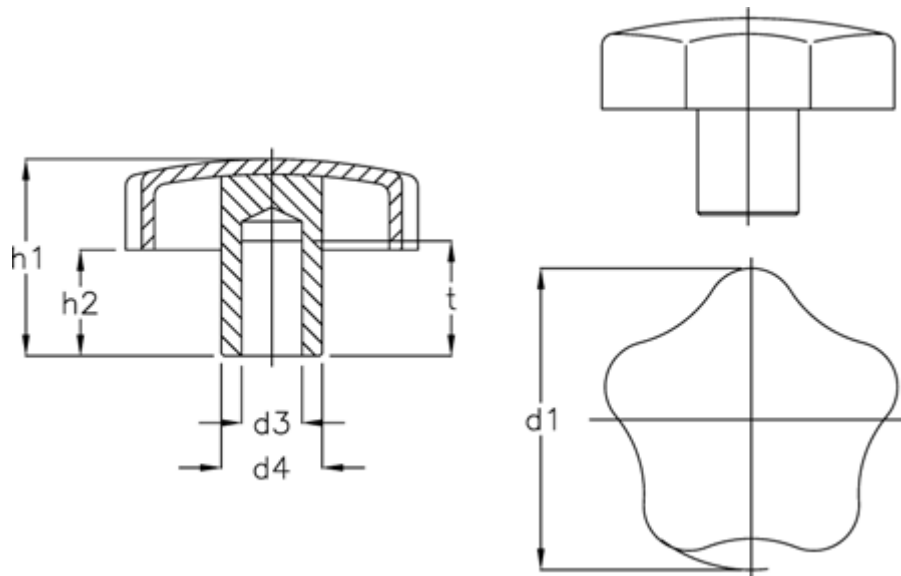

Article number: 20538237

Description: E+G Hand knob GN 5336-60-B 12-C-PL

Measures

d1	= 60
d3	= B12
d4	= 21
H1	= 40
H2	= 20.0
t1 min.	= 22